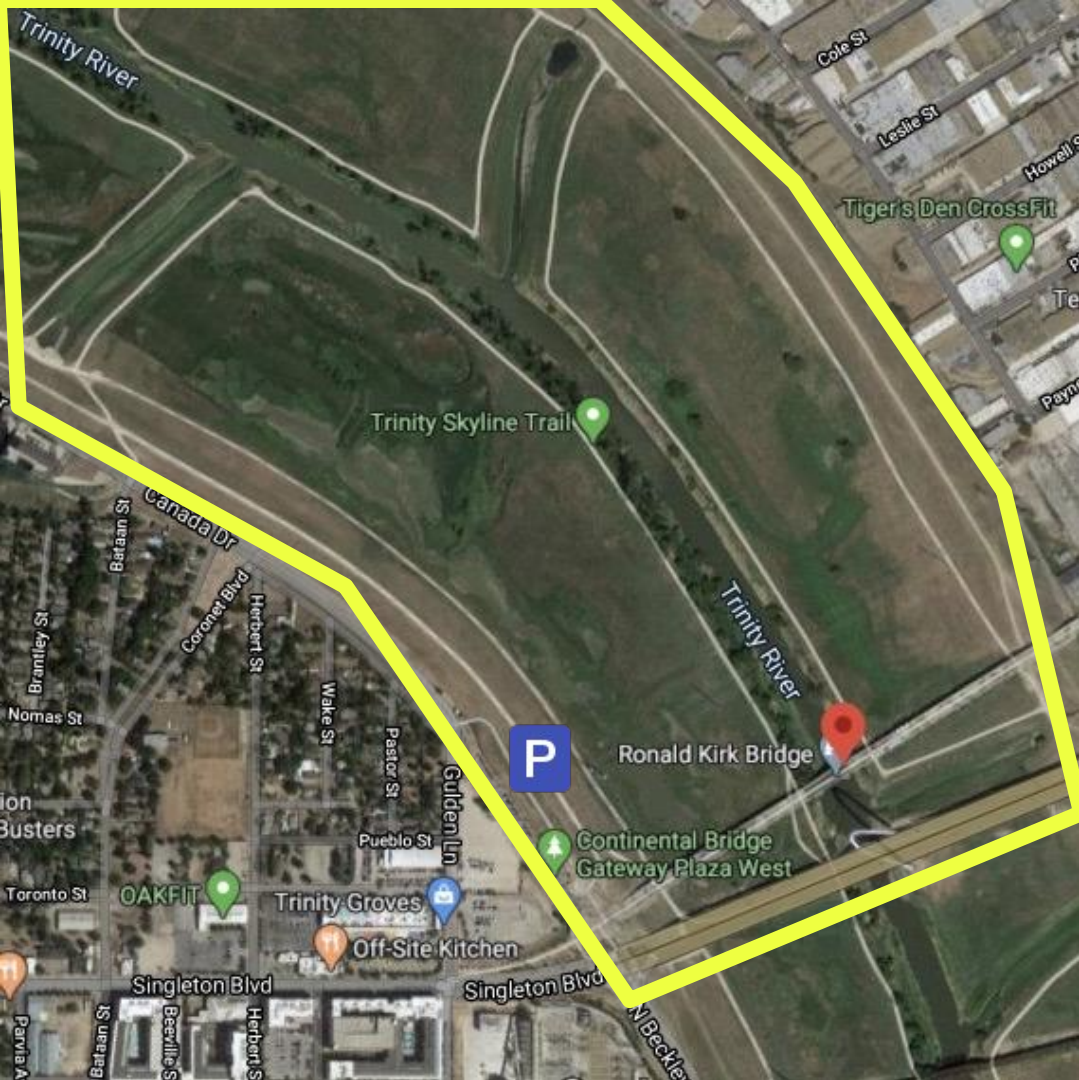

Trinity Forest Trail

Parking:
6500 S Great Trinity Forest Way, Dallas, TX
75217

Look for the parking lot on the left for the Trinity Forest Trail on the way to the Trinity River Audubon Center.

Please concentrate your clean up efforts in this area on the following features:

- Trails
- Parking lot

Trinity Overlook Park // HSP

Parking:

110 W Commerce St, Dallas, TX 75205

You cannot cross the Trinity River in the floodway at this location.

Please concentrate your clean up efforts in this area on the following features:

- Under bridges
- Levees
- Trails
- Parking lot

Ron Kirk Pedestrian Bridge & Felix H. Lozada Gateway // HSP

Parking:

301 Canada Dr, Dallas, TX 75212

Please concentrate your clean up efforts in this area on the following features:

Please concentrate your clean up efforts in this
area on the following features:

- Trails
- Seating area

Trinity View Park

Parking:

2221 E State Hwy 356, Irving, TX 75060

If you conduct your cleanup at this location on Sept 25-26, you will also be supporting [Keep Irving Beautiful's 29th Annual Trash Bash](#). Tag #IrvingTrashBash in your photos.