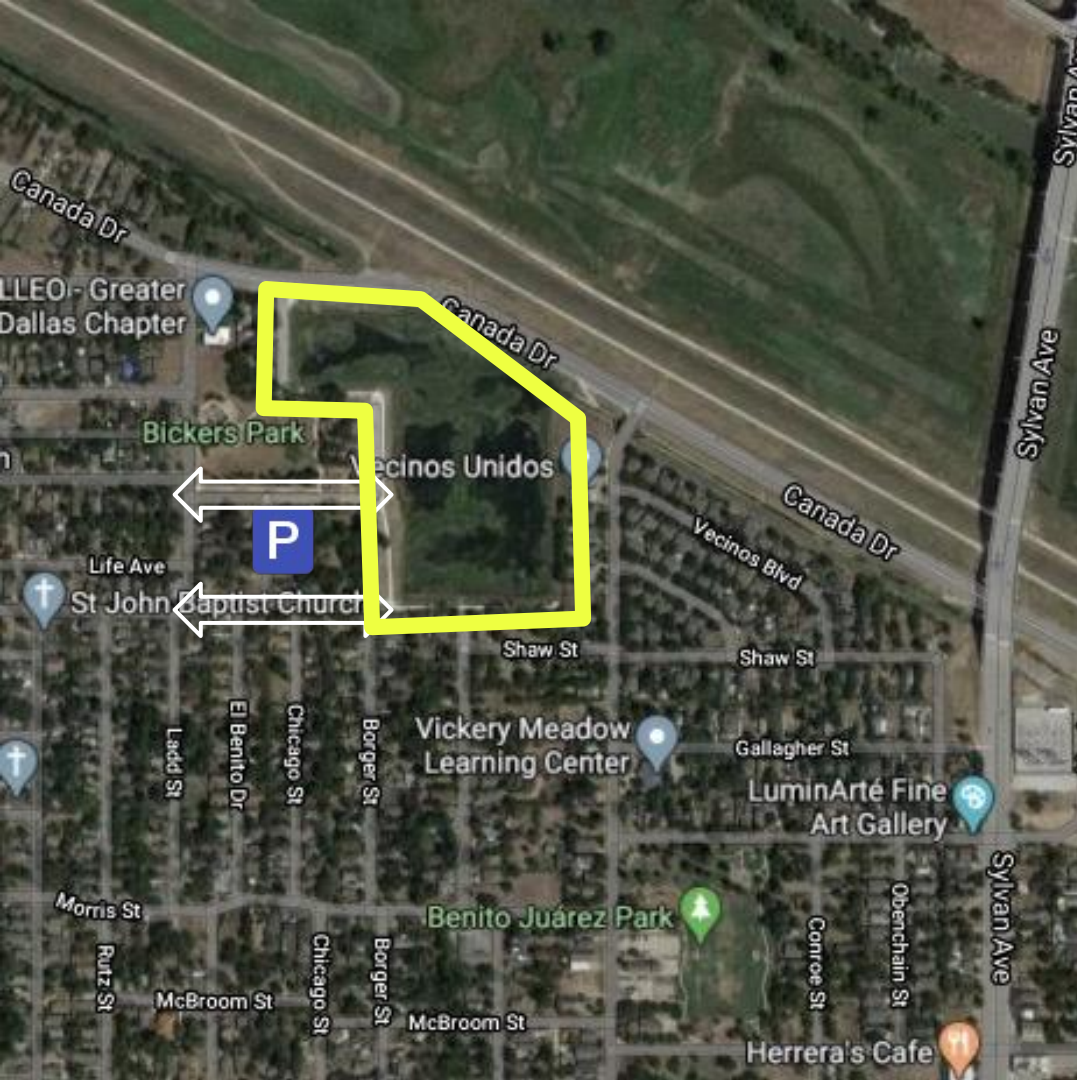

- Under bridges
- Levees
- Trails
- Parking lot

Ron Kirk Pedestrian Bridge & Felix H. Lozada Gateway // HSP

Parking:

301 Canada Dr, Dallas, TX 75212

Please concentrate your clean up efforts in this area on the following features:

- Under bridges
- Levees
- Trails
- Parking lot

Pavaho Pre-Treatment Pond

Parking:
3603 Borger St, Dallas, TX 75212

Park along Bickers St. or Shaw St.

Please concentrate your clean up efforts in this area on the following features: