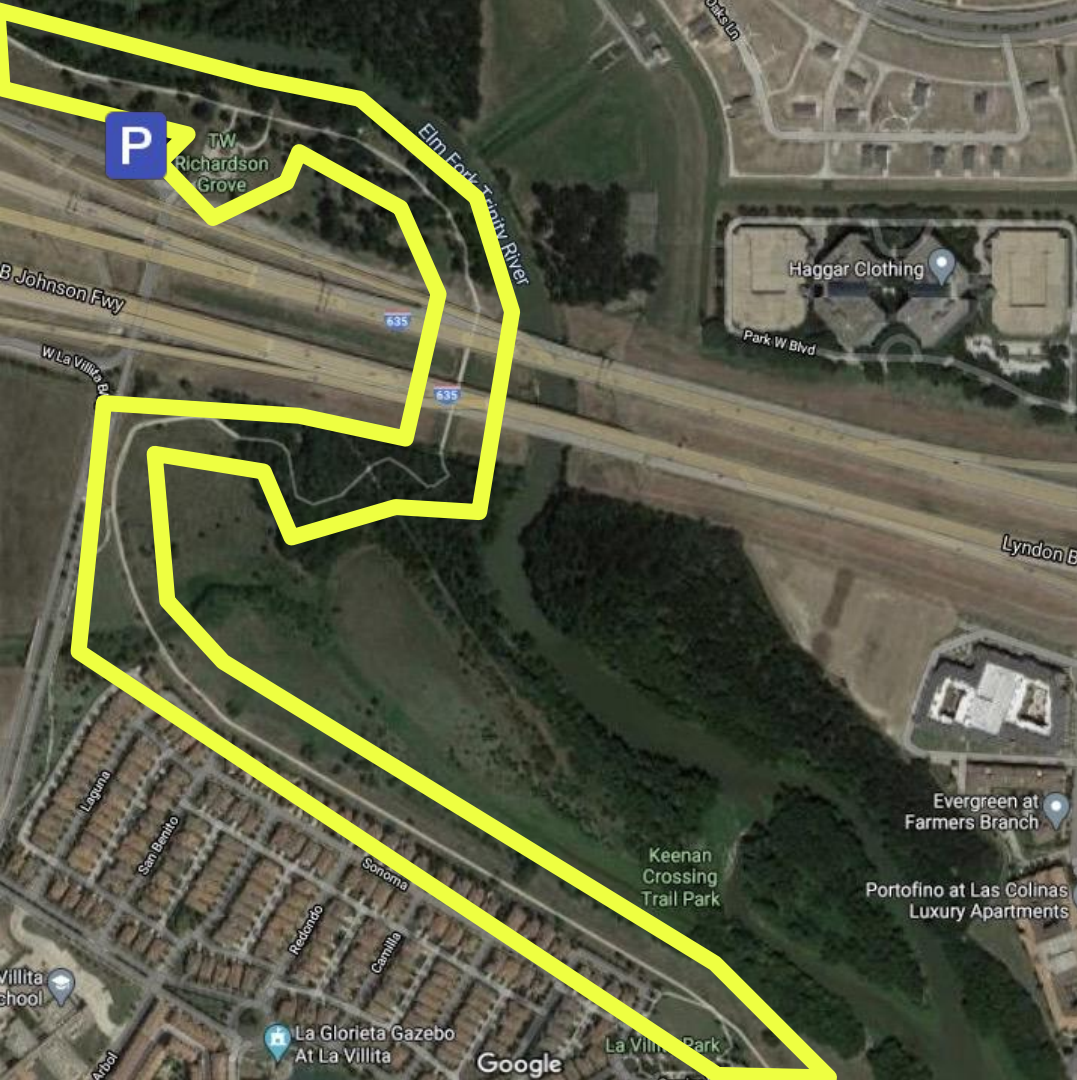

Please concentrate your clean up efforts in this
area on the following features:

- Trails
- Seating area

Trinity View Park

Parking:

2221 E State Hwy 356, Irving, TX 75060

If you conduct your cleanup at this location on Sept 25-26, you will also be supporting [Keep Irving Beautiful's 29th Annual Trash Bash](#). Tag #IrvingTrashBash in your photos.

T.W. Richardson Grove

Parking:

7800 Valley View Ln, Farmers Branch, TX 75234

If you conduct your cleanup at this location on Sept 25-26, you will also be supporting [Keep Irving Beautiful's 29th Annual Trash Bash](#). Tag #IrvingTrashBash in your photos.