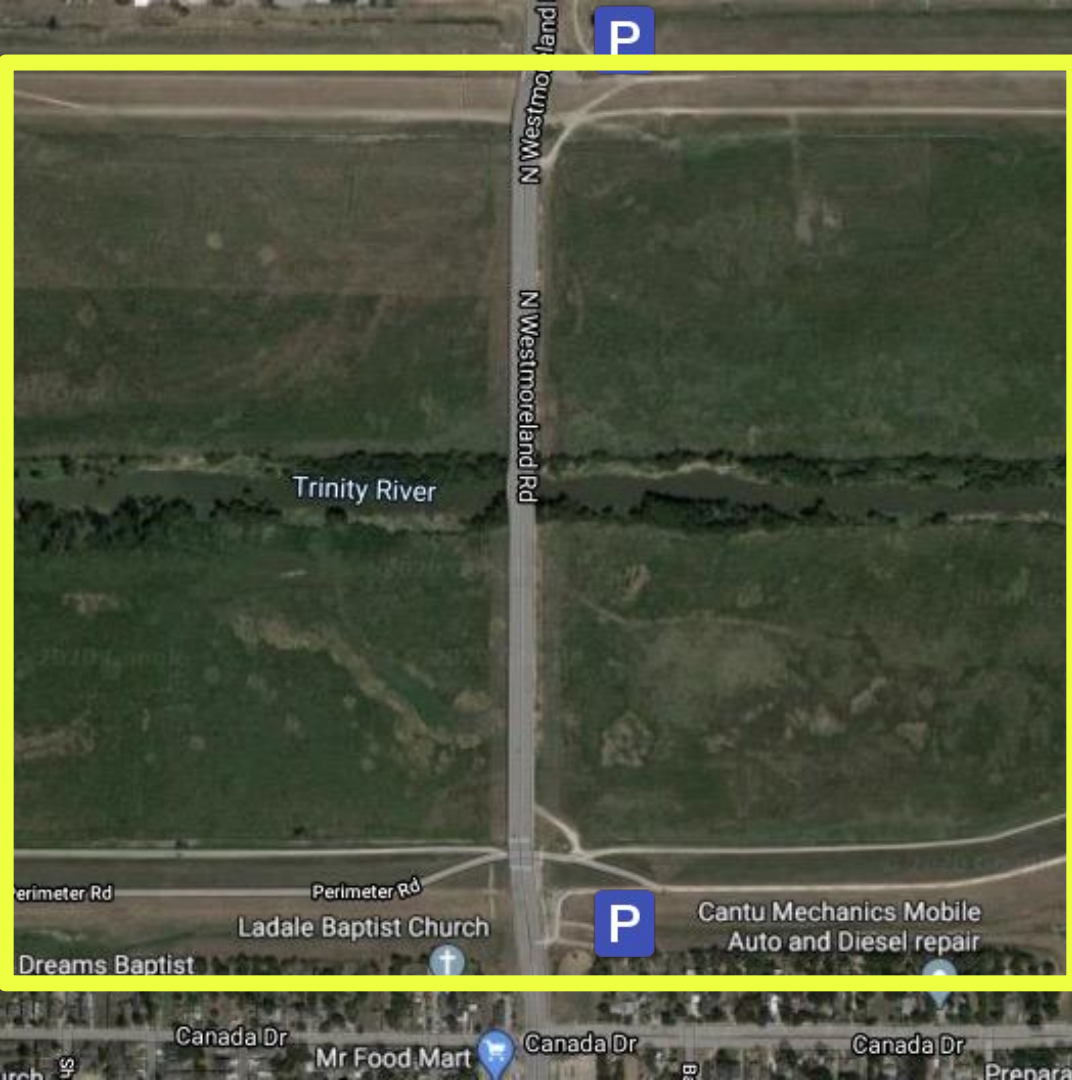

Westmoreland Road

Parking:

Westmoreland Rd & Canada Dr,
Dallas, TX 75212

Westmoreland Rd & Quebec St,
Dallas, TX 75247

Please concentrate your clean up efforts in this area on the following features:

- Trails
- Under bridge
- Parking lot