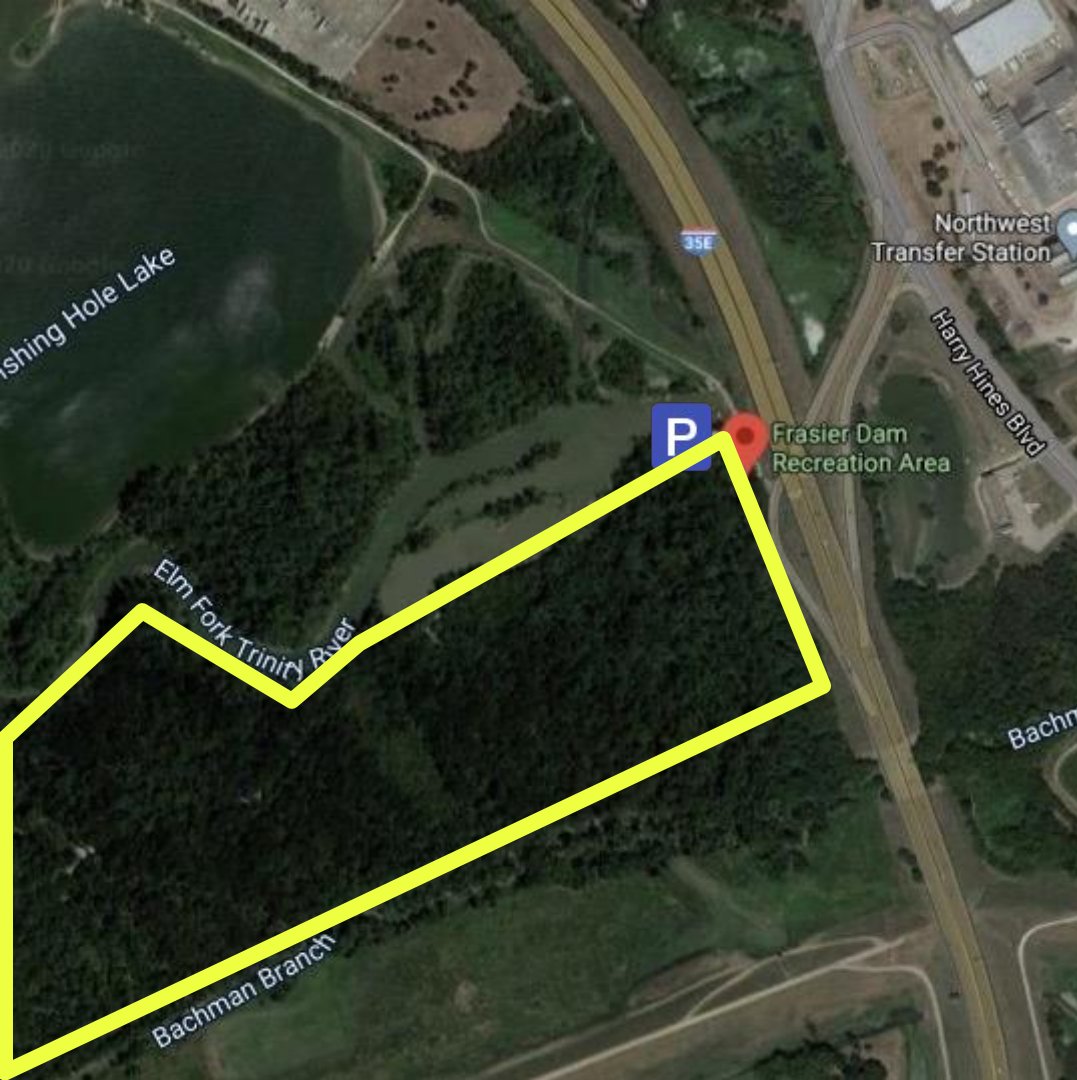

Frasier Dam Recreation Area

Parking:
9300 Stemmons Fwy, Dallas, TX 75247

Take the I-35 South Ramp off of Harry Hines Blvd near Webb Chapel Ext. Make a right turn just past the I-35 underpass.

Frasier Dam Recreation Area is maintained by [Groundwork Dallas](https://www.groundworkdallas.org). For more information or to schedule a guided cleanup, contact Rick Buckley, Executive Director at director@groundworkdallas.org.

Please concentrate your clean up efforts in this area on the following features:

- Trails