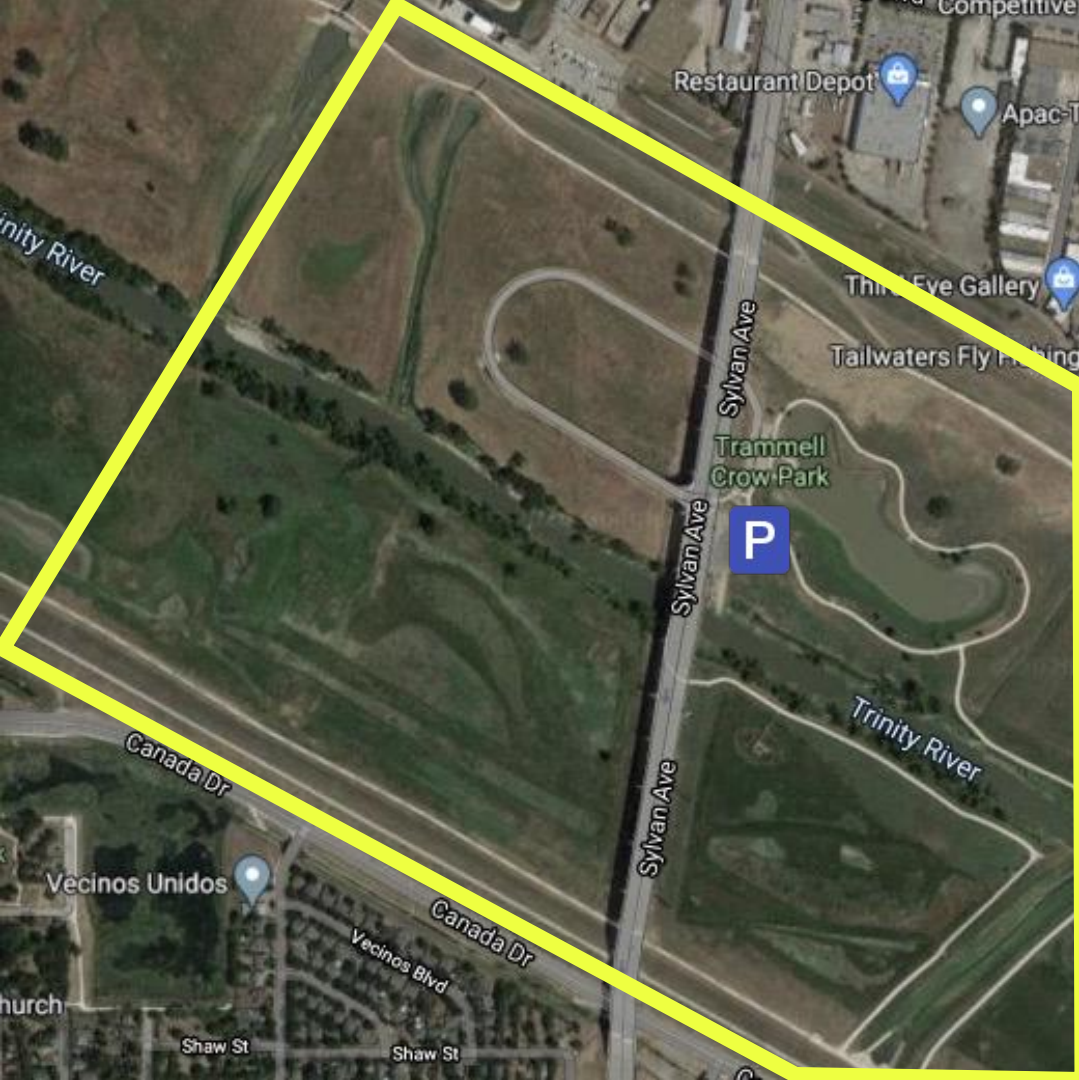

Trammell Crow Park & Pavaho Wetlands

Parking:
3700 Sylvan Ave, Dallas, TX 75207

Take ramp down into floodway from Sylvan Ave.

Please concentrate your clean up efforts in this area on the following features:

- Trails
- Under bridge
- Park