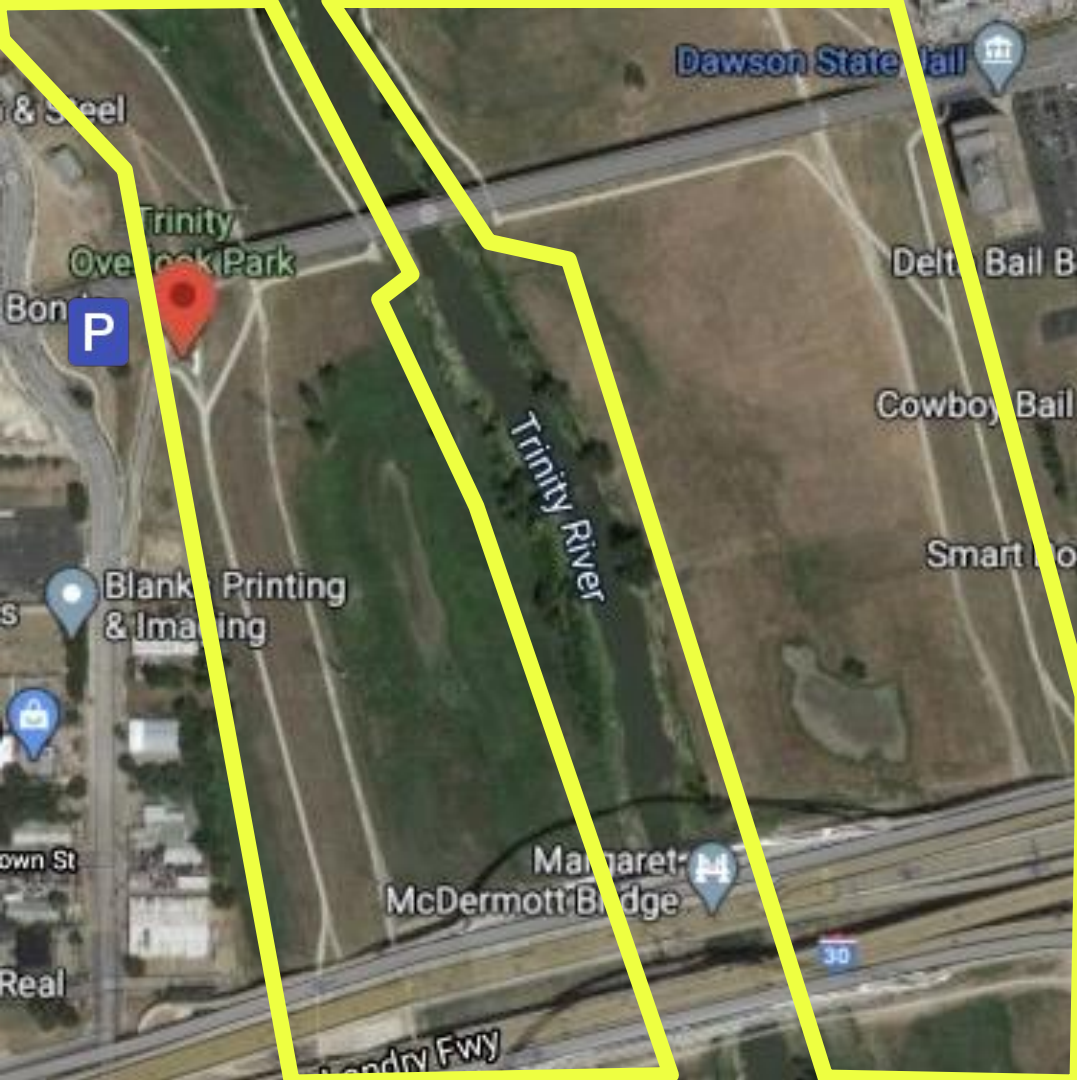

Trinity Forest Trail

Parking:
6500 S Great Trinity Forest Way, Dallas, TX
75217

Look for the parking lot on the left for the Trinity Forest Trail on the way to the Trinity River Audubon Center.

Please concentrate your clean up efforts in this area on the following features:

- Trails
- Parking lot

Trinity Overlook Park // HSP

Parking:

110 W Commerce St, Dallas, TX 75205

You cannot cross the Trinity River in the floodway at this location.

Please concentrate your clean up efforts in this area on the following features:

- Under bridges
- Levees
- Trails
- Parking lot

Ron Kirk Pedestrian Bridge & Felix H. Lozada Gateway // HSP

Parking:

301 Canada Dr, Dallas, TX 75212

Please concentrate your clean up efforts in this area on the following features:

Please concentrate your clean up efforts in this
area on the following features:

- Trails
- Seating area

Trinity View Park

Parking:

2221 E State Hwy 356, Irving, TX 75060

If you conduct your cleanup at this location on Sept 25-26, you will also be supporting [Keep Irving Beautiful's 29th Annual Trash Bash](#). Tag #IrvingTrashBash in your photos.