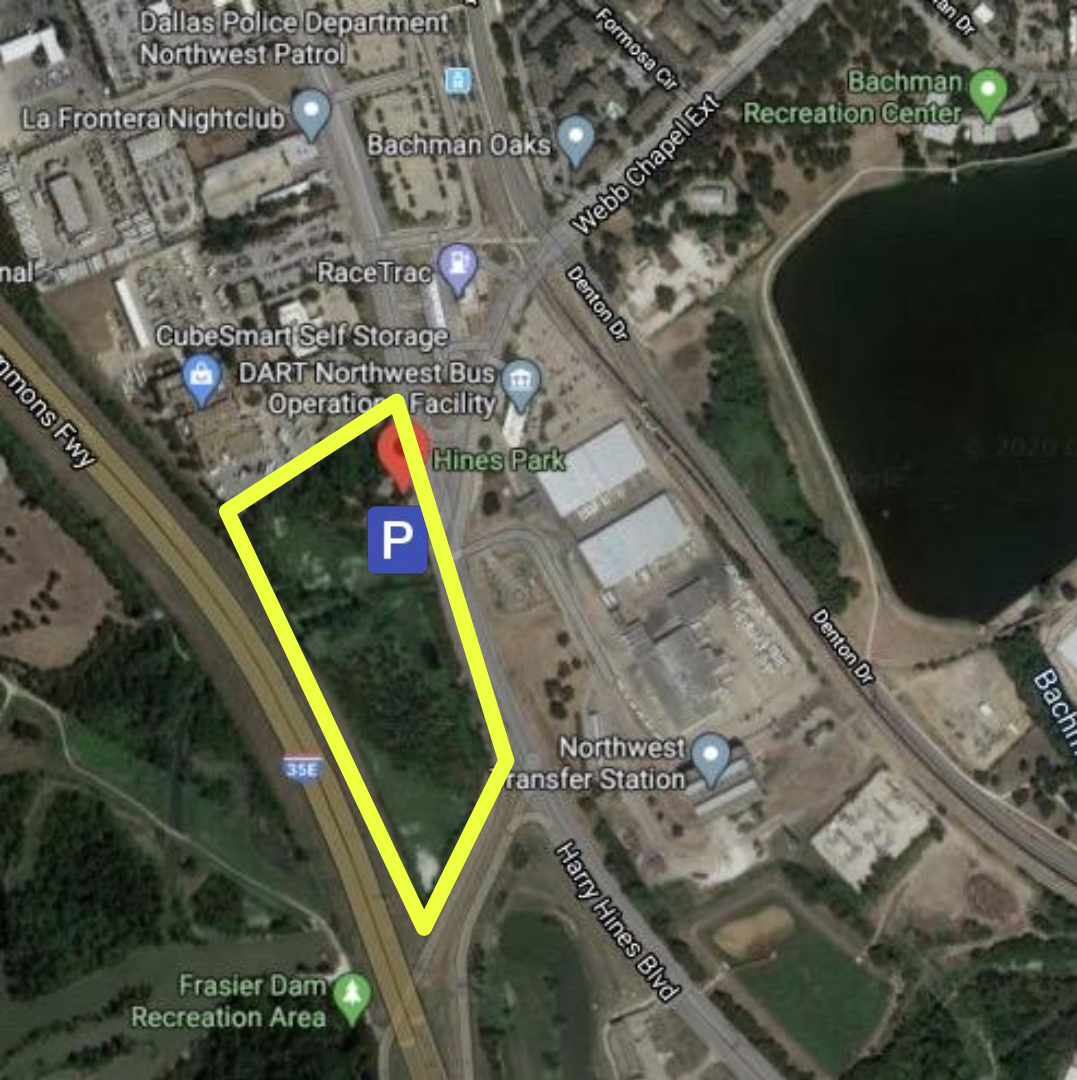

Hines Park

Parking:

9601 Harry Hines Blvd, Dallas, TX 75220

Hines Park is maintained by [Groundwork Dallas](https://www.groundworkdallas.org).
For more information, contact Rick Buckley,
Executive Director at
director@groundworkdallas.org.

Please concentrate your clean up efforts in this
area on the following features:

- Trails
- Seating area